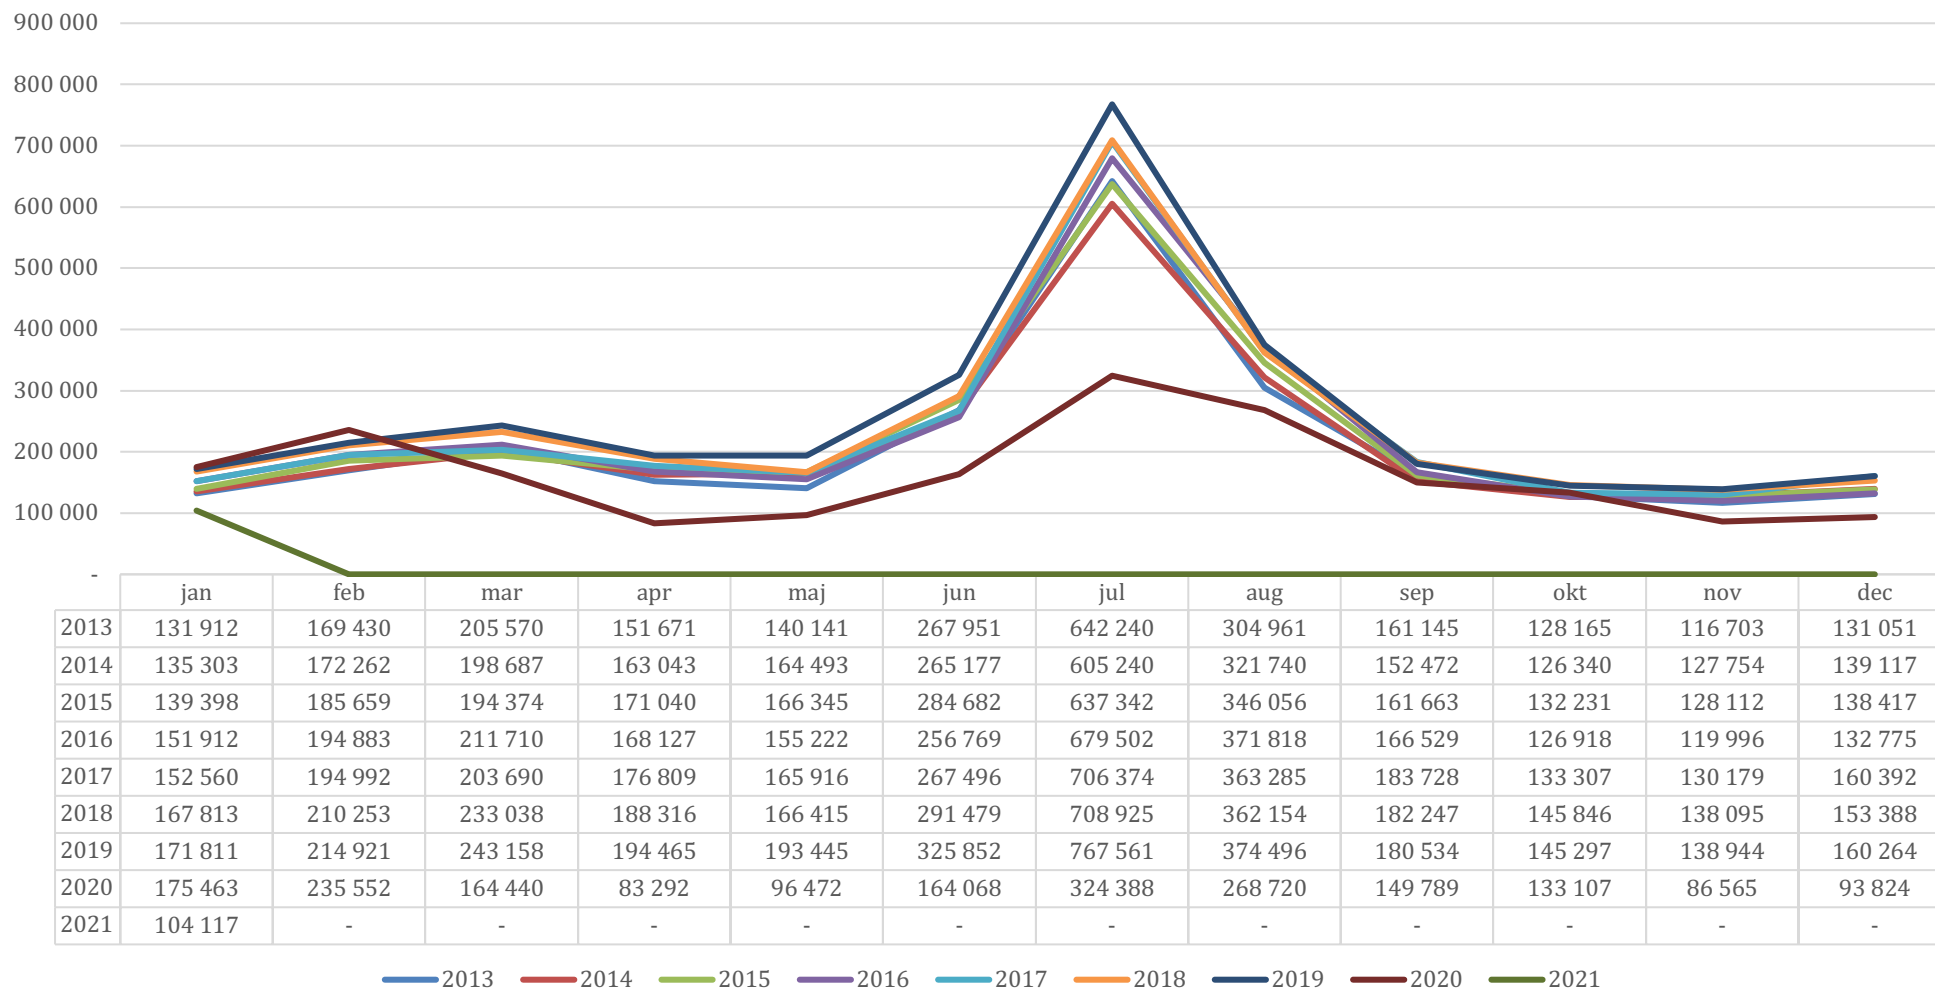

No. of guests in Swedish Lapland 2013-2020/21

Number of guest nights in Swedish Lapland 2013-2021. Source: Statistics Sweden (SCB). Please note that statistics for 2020 and 2021 are preliminary.